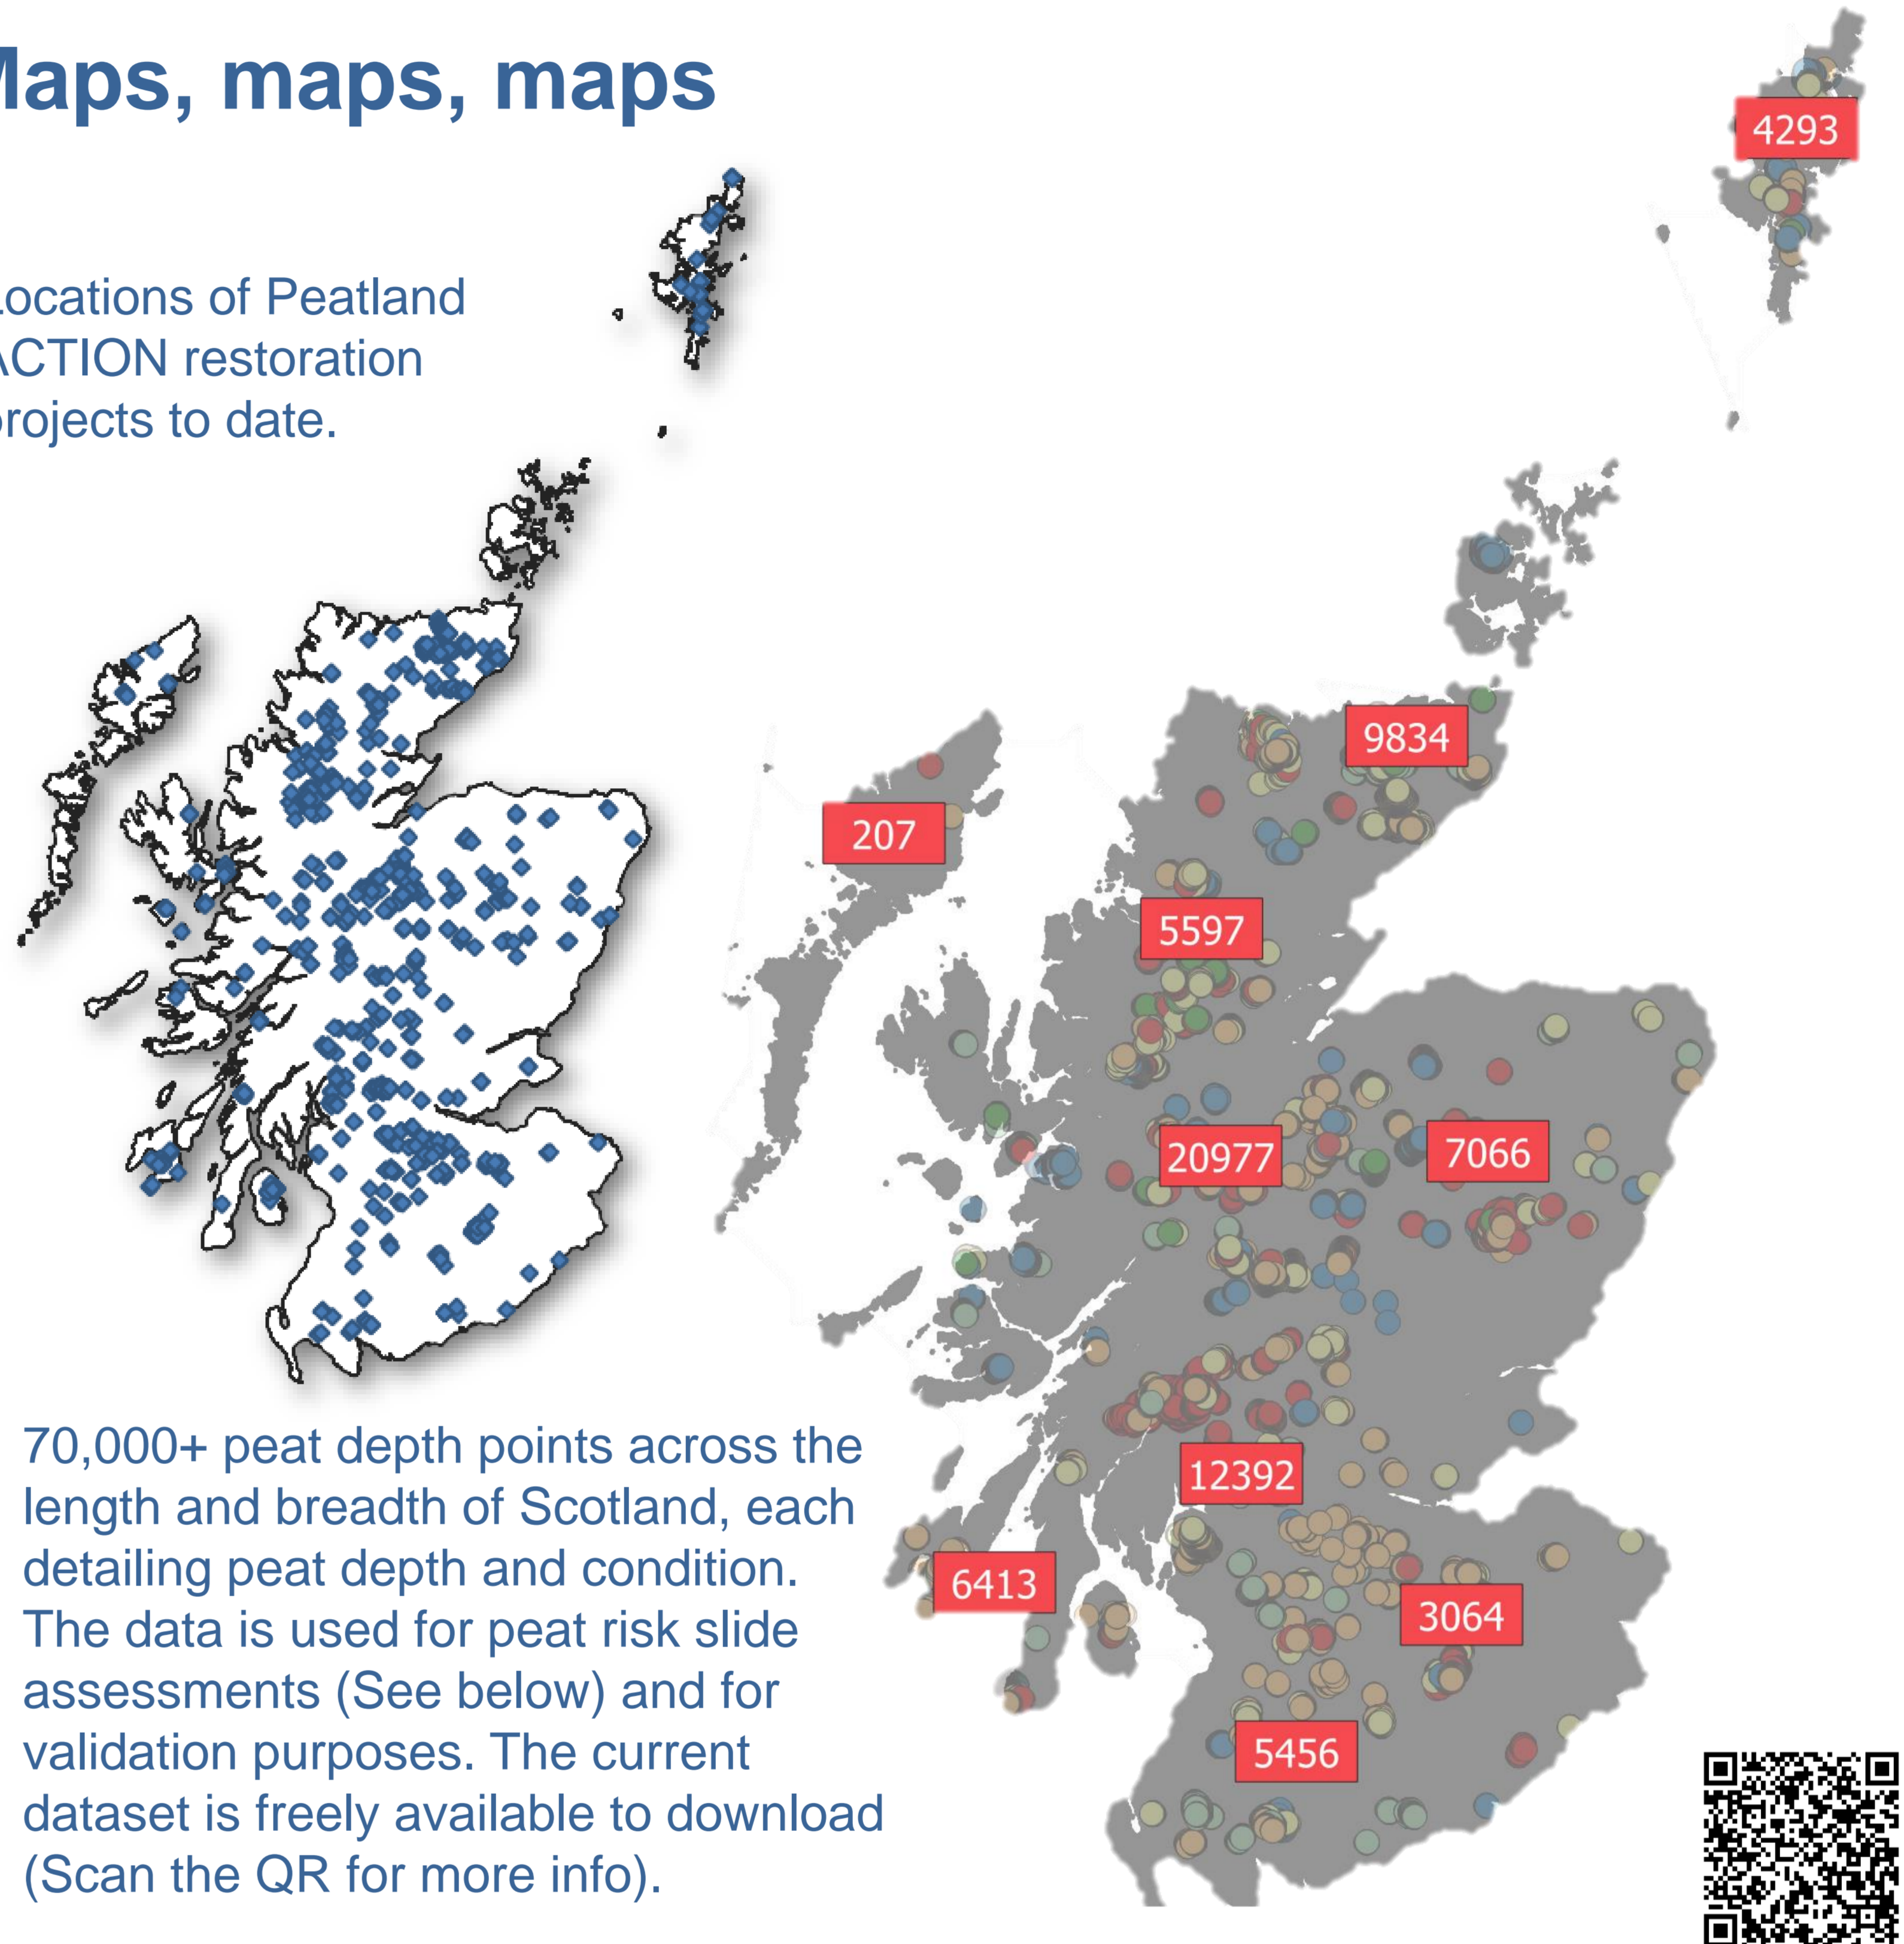

NatureScot NàdarAlba Peatland ACTION

Restoring
Scotland's Peatlands
Ath-stèidheachadh
talamh mònach
na h-Alba

Building evidence for peatland restoration: Our data in action

Since 2012 we have worked with grant recipients, consultants and volunteers across Scotland to generate a valuable collection of datasets around peatland restoration. Our team includes data specialists that work hard on making this data accessible to the public, as well as plan monitoring and improve data collection tools for the future.

Peatland restoration in numbers

We host over **2500** km of mapped linear features within our latest spatial data model released towards the end of 2021, over 1,300 km of which has been verified:

Along with points (dams bunds etc.) and polygons (representing forest to bog works, bare peat stabilisation etc.), these mapped features are used to report on total area put on the road to recovery by Peatland Action. This data is all gathered under an Open Government License and we are working to make this more accessible for all.

Peatlands and Remote Sensing

Captured restoration data plays an invaluable role in field validation and understanding of applied remote sensing techniques. We promote and help develop these monitoring tools, such as assessing peatland condition through peat surface motion using InSAR:

Maps, maps, maps

Locations of Peatland ACTION restoration projects to date.

70,000+ peat depth points across the length and breadth of Scotland, each detailing peat depth and condition. The data is used for peat risk slide assessments (See below) and for validation purposes. The current dataset is freely available to download (Scan the QR for more info).