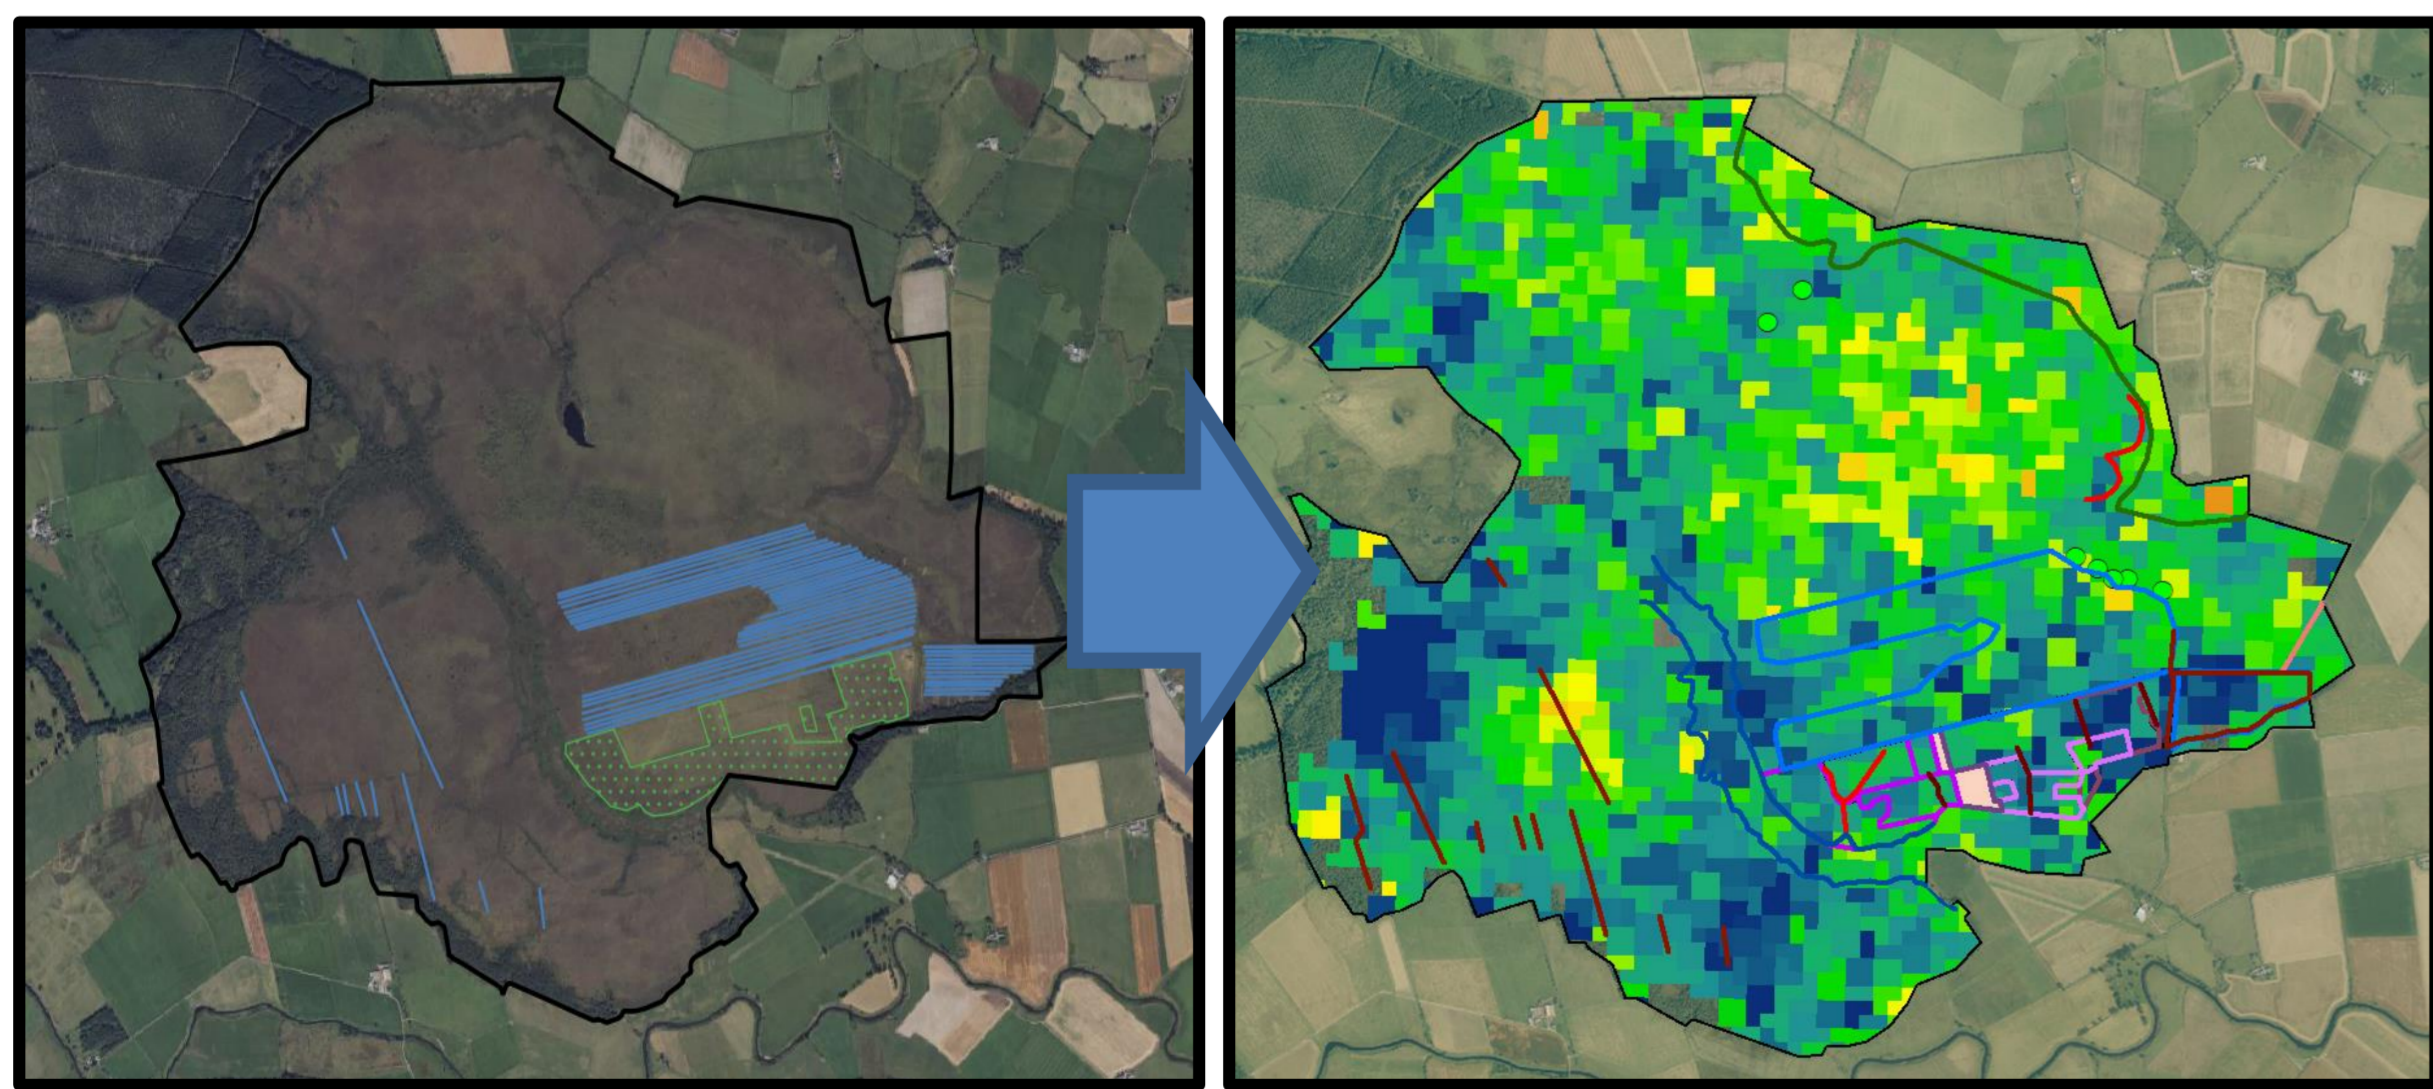

NatureScot NàdarAlba Peatland ACTION

Restoring
Scotland's Peatlands
Ath-stèidheachadh
talamh mònach
na h-Alba

Building evidence for peatland restoration: Our data in action

Since 2012 we have worked with grant recipients, consultants and volunteers across Scotland to generate a valuable collection of datasets around peatland restoration. Our team includes data specialists that work hard on making this data accessible to the public, as well as plan monitoring and improve data collection tools for the future.

Peatland restoration in numbers

We host over **2500** km of mapped linear features within our latest spatial data model released towards the end of 2021, over 1,300 km of which has been verified:

Along with points (dams bunds etc.) and polygons (representing forest to bog works, bare peat stabilisation etc.), these mapped features are used to report on total area put on the road to recovery by Peatland Action. This data is all gathered under an Open Government License and we are working to make this more accessible for all.

Peatlands and Remote Sensing

Captured restoration data plays an invaluable role in field validation and understanding of applied remote sensing techniques. We promote and help develop these monitoring tools, such as assessing peatland condition through peat surface motion using InSAR:

Maps, maps, maps

Locations of Peatland ACTION restoration projects to date.

70,000+ peat depth points across the length and breadth of Scotland, each detailing peat depth and condition. The data is used for peat risk slide assessments (See below) and for validation purposes. The current dataset is freely available to download (Scan the QR for more info).