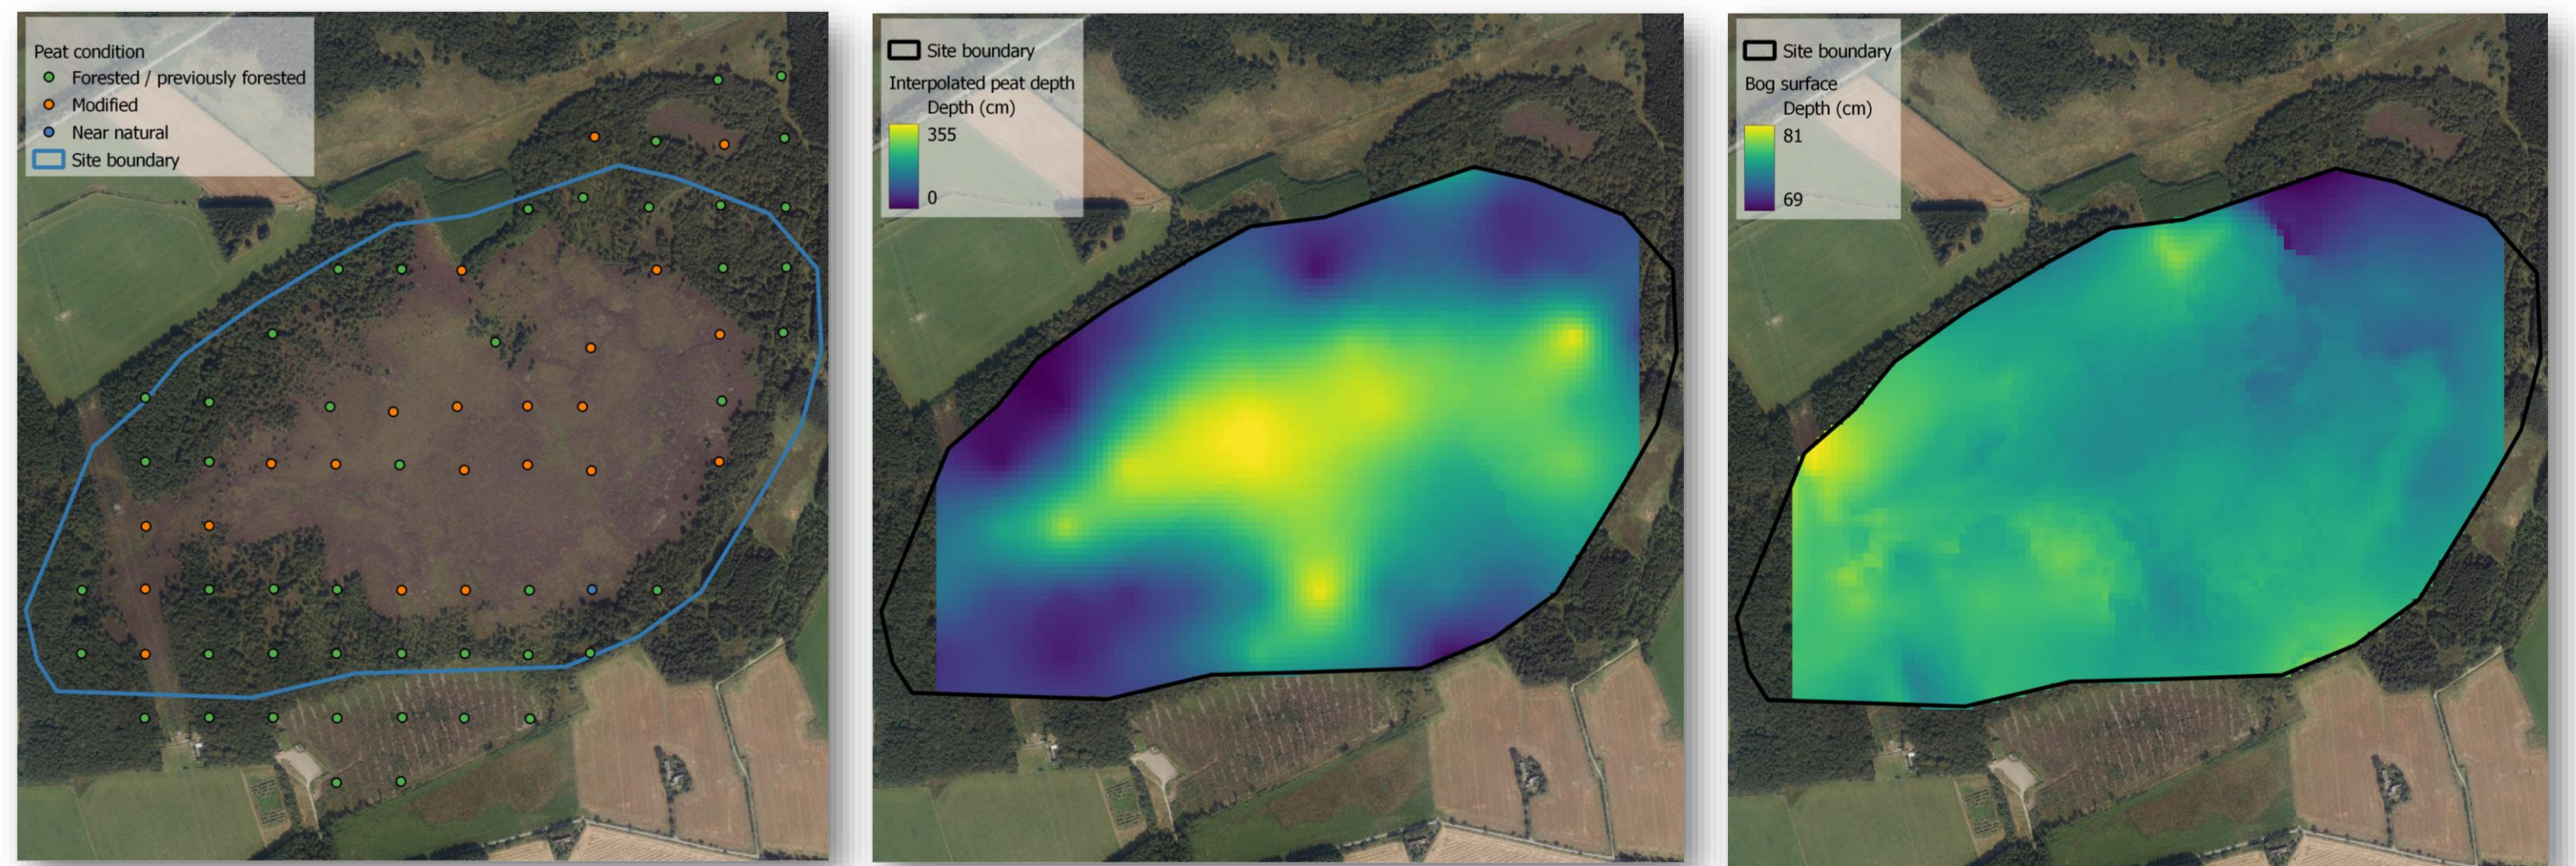

Peatland restoration in numbers

We host over **2500** km of mapped linear features within our latest spatial data model released towards the end of 2021, over 1,300 km of which has been verified:

Along with points (dams bunds etc.) and polygons (representing forest to bog works, bare peat stabilisation etc.), these mapped features are used to report on total area put on the road to recovery by Peatland Action. This data is all gathered under an Open Government License and we are working to make this more accessible for all.

Peatlands and Remote Sensing

Captured restoration data plays an invaluable role in field validation and understanding of applied remote sensing techniques. We promote and help develop these monitoring tools, such as assessing peatland condition through peat surface motion using InSAR:

Maps, maps, maps

Locations of Peatland ACTION restoration projects to date.

70,000+ peat depth points across the length and breadth of Scotland, each detailing peat depth and condition. The data is used for peat risk slide assessments (See below) and for validation purposes. The current dataset is freely available to download (Scan the QR for more info).