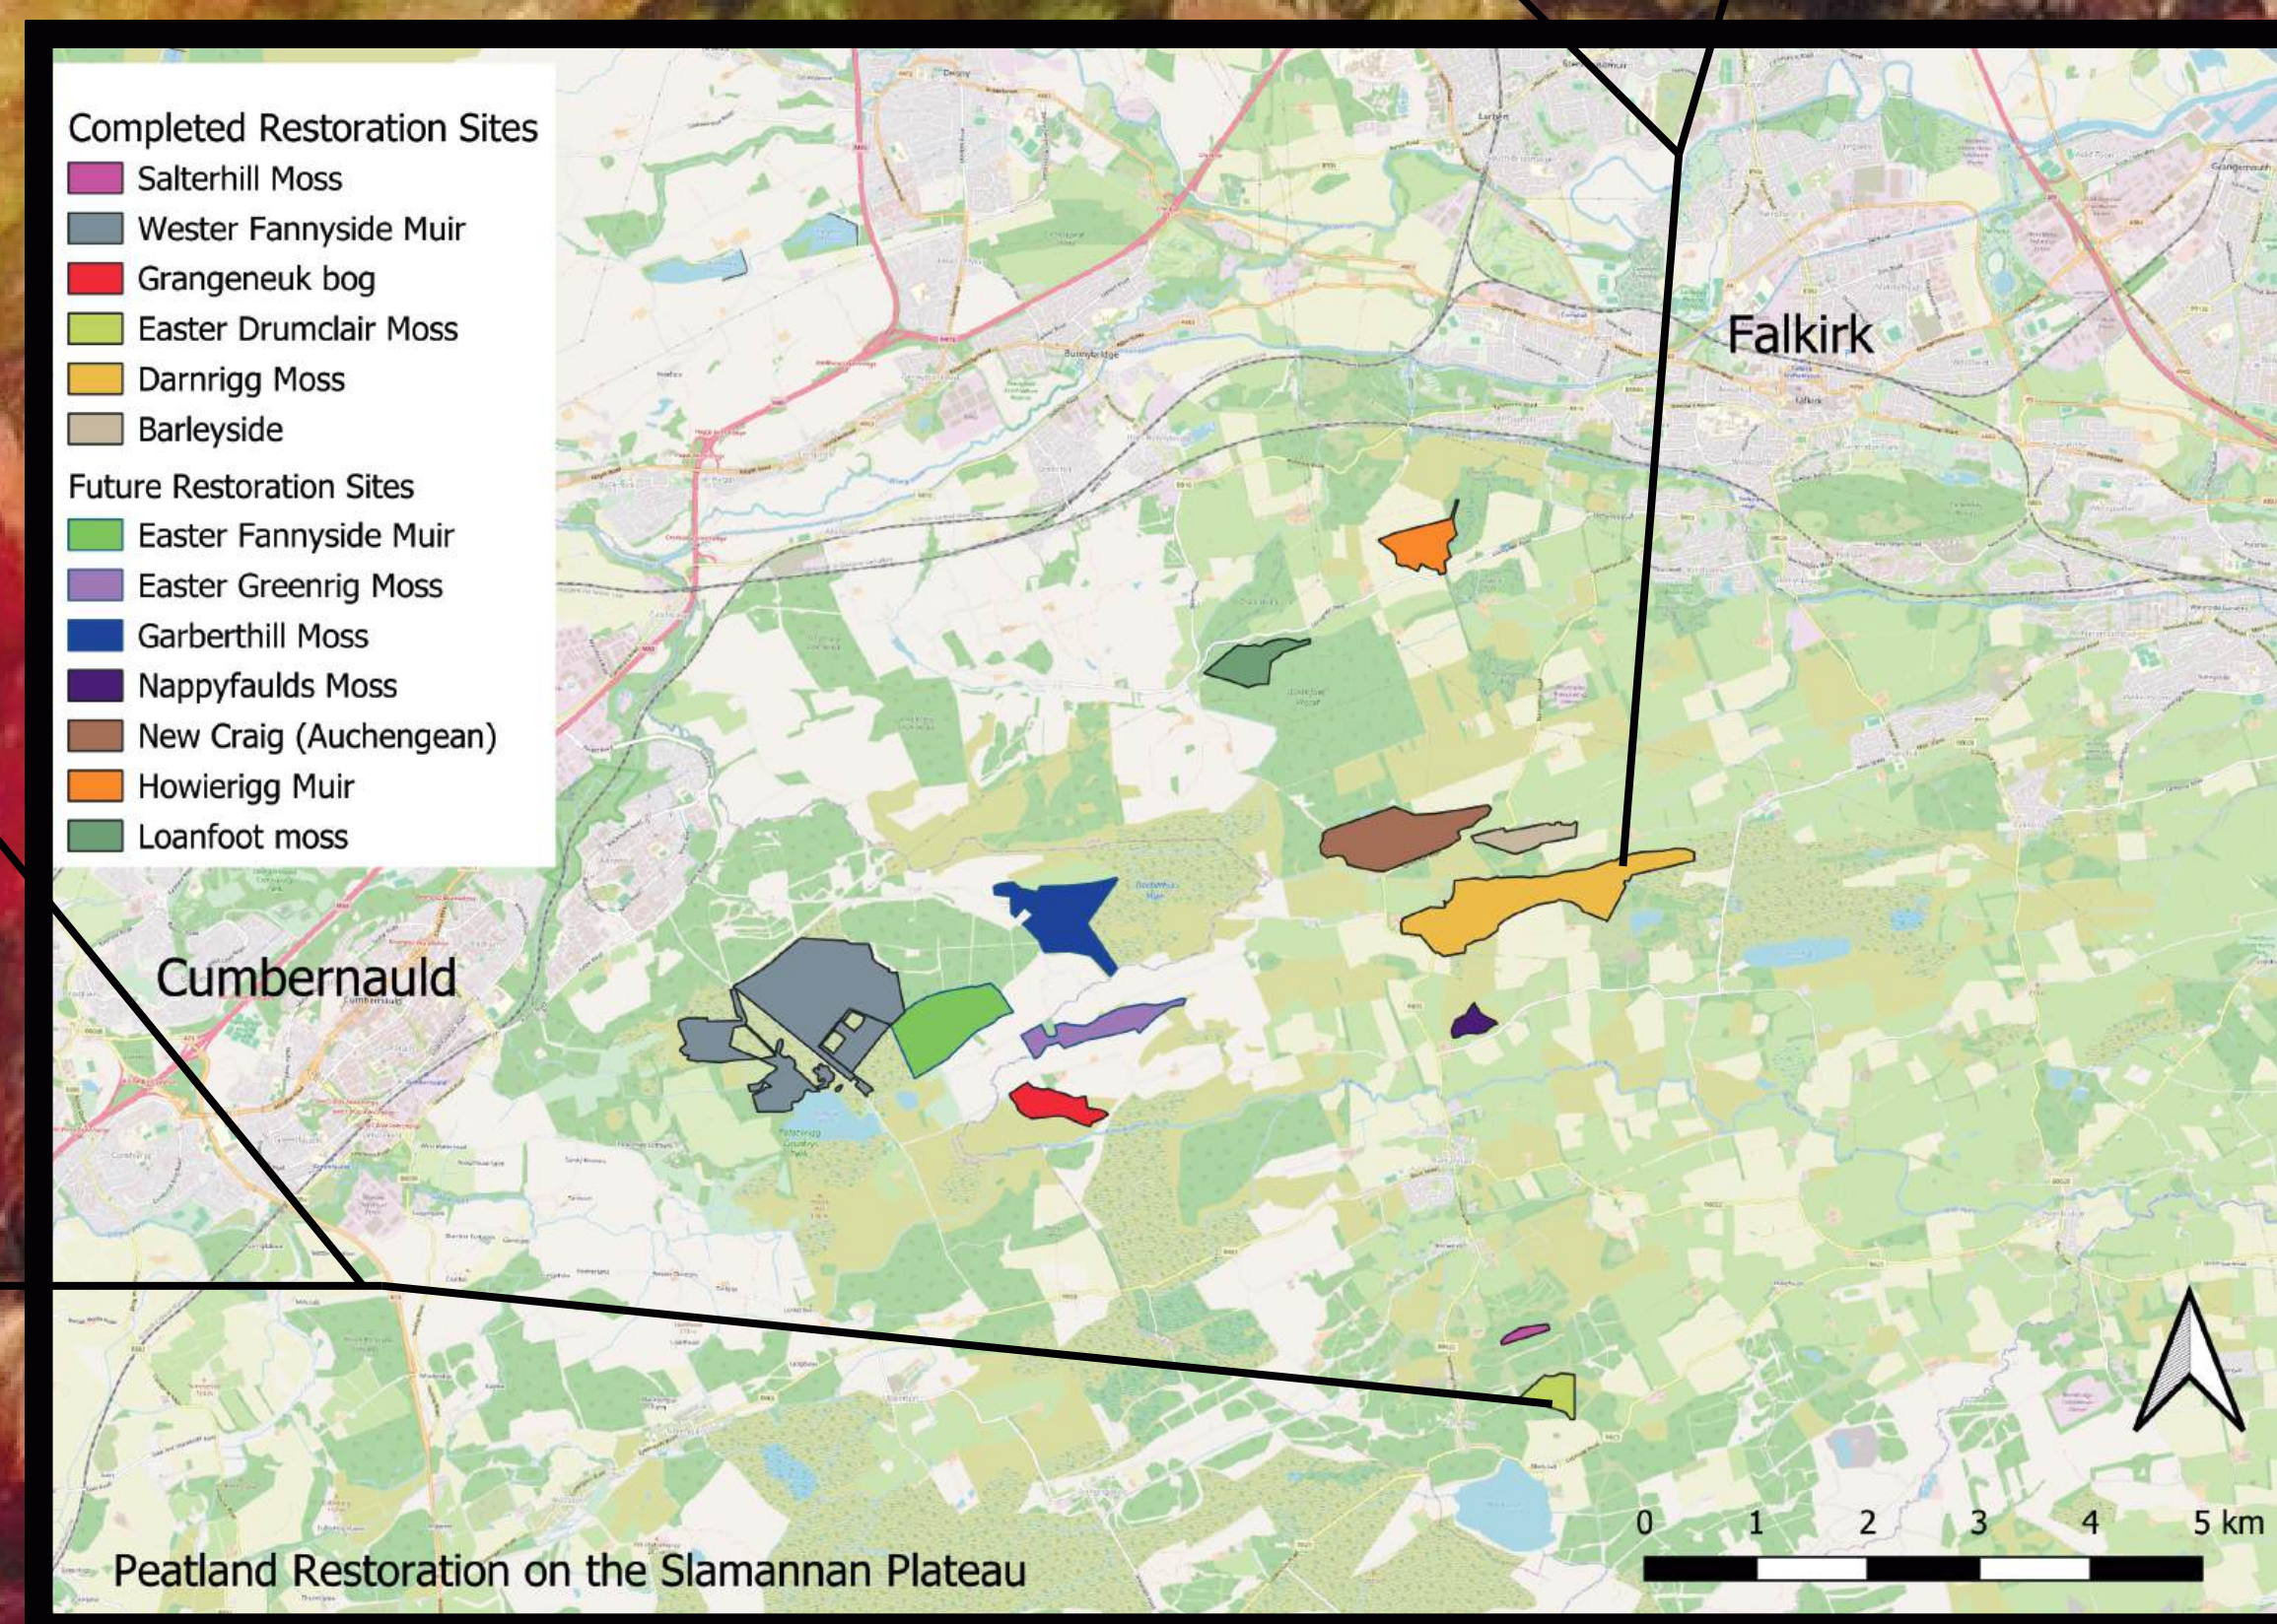

# PEATLAND CONSERVATION ON THE SLAMANNAN PLATEAU

Buglife Scotland have restored over 230 hectares of lowland raised bog in Fannyside Muir on the Slamannan Plateau in North Lanarkshire and 120 hectares in Falkirk since 2017. With another 110 Hectares to be restored by 2026.

This restoration will complete a network of healthy bogs in the central belt of Scotland. Large Heath butterflies and the Bog Sun Jumper Spider are poor at moving great distances- a network of restored bogs will act as stepping-stones providing habitat for them to move through the landscape.

## PEATLAND INVERTEBRATE SPECIES