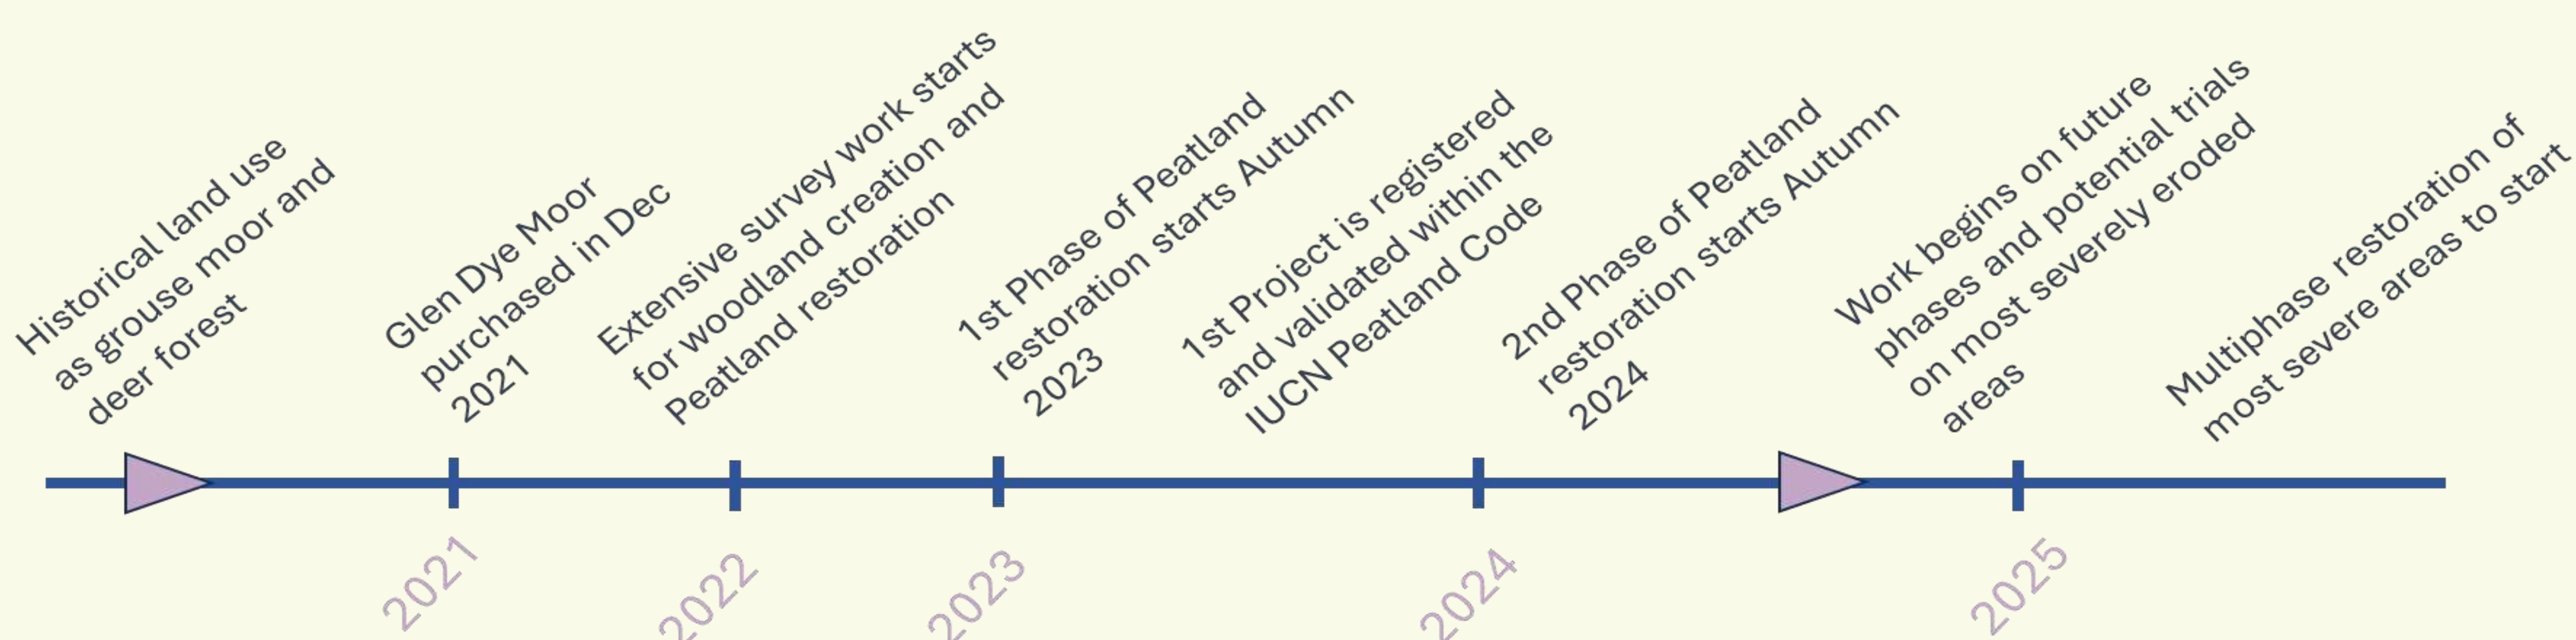

Project Timeline

Contact: Erin Stoll
erin.stoll@scottishwoodlands.co.uk

More information can be found on The Glen Dye Moor website at <http://www.glendyemoor.com/> or by scanning the QR code.