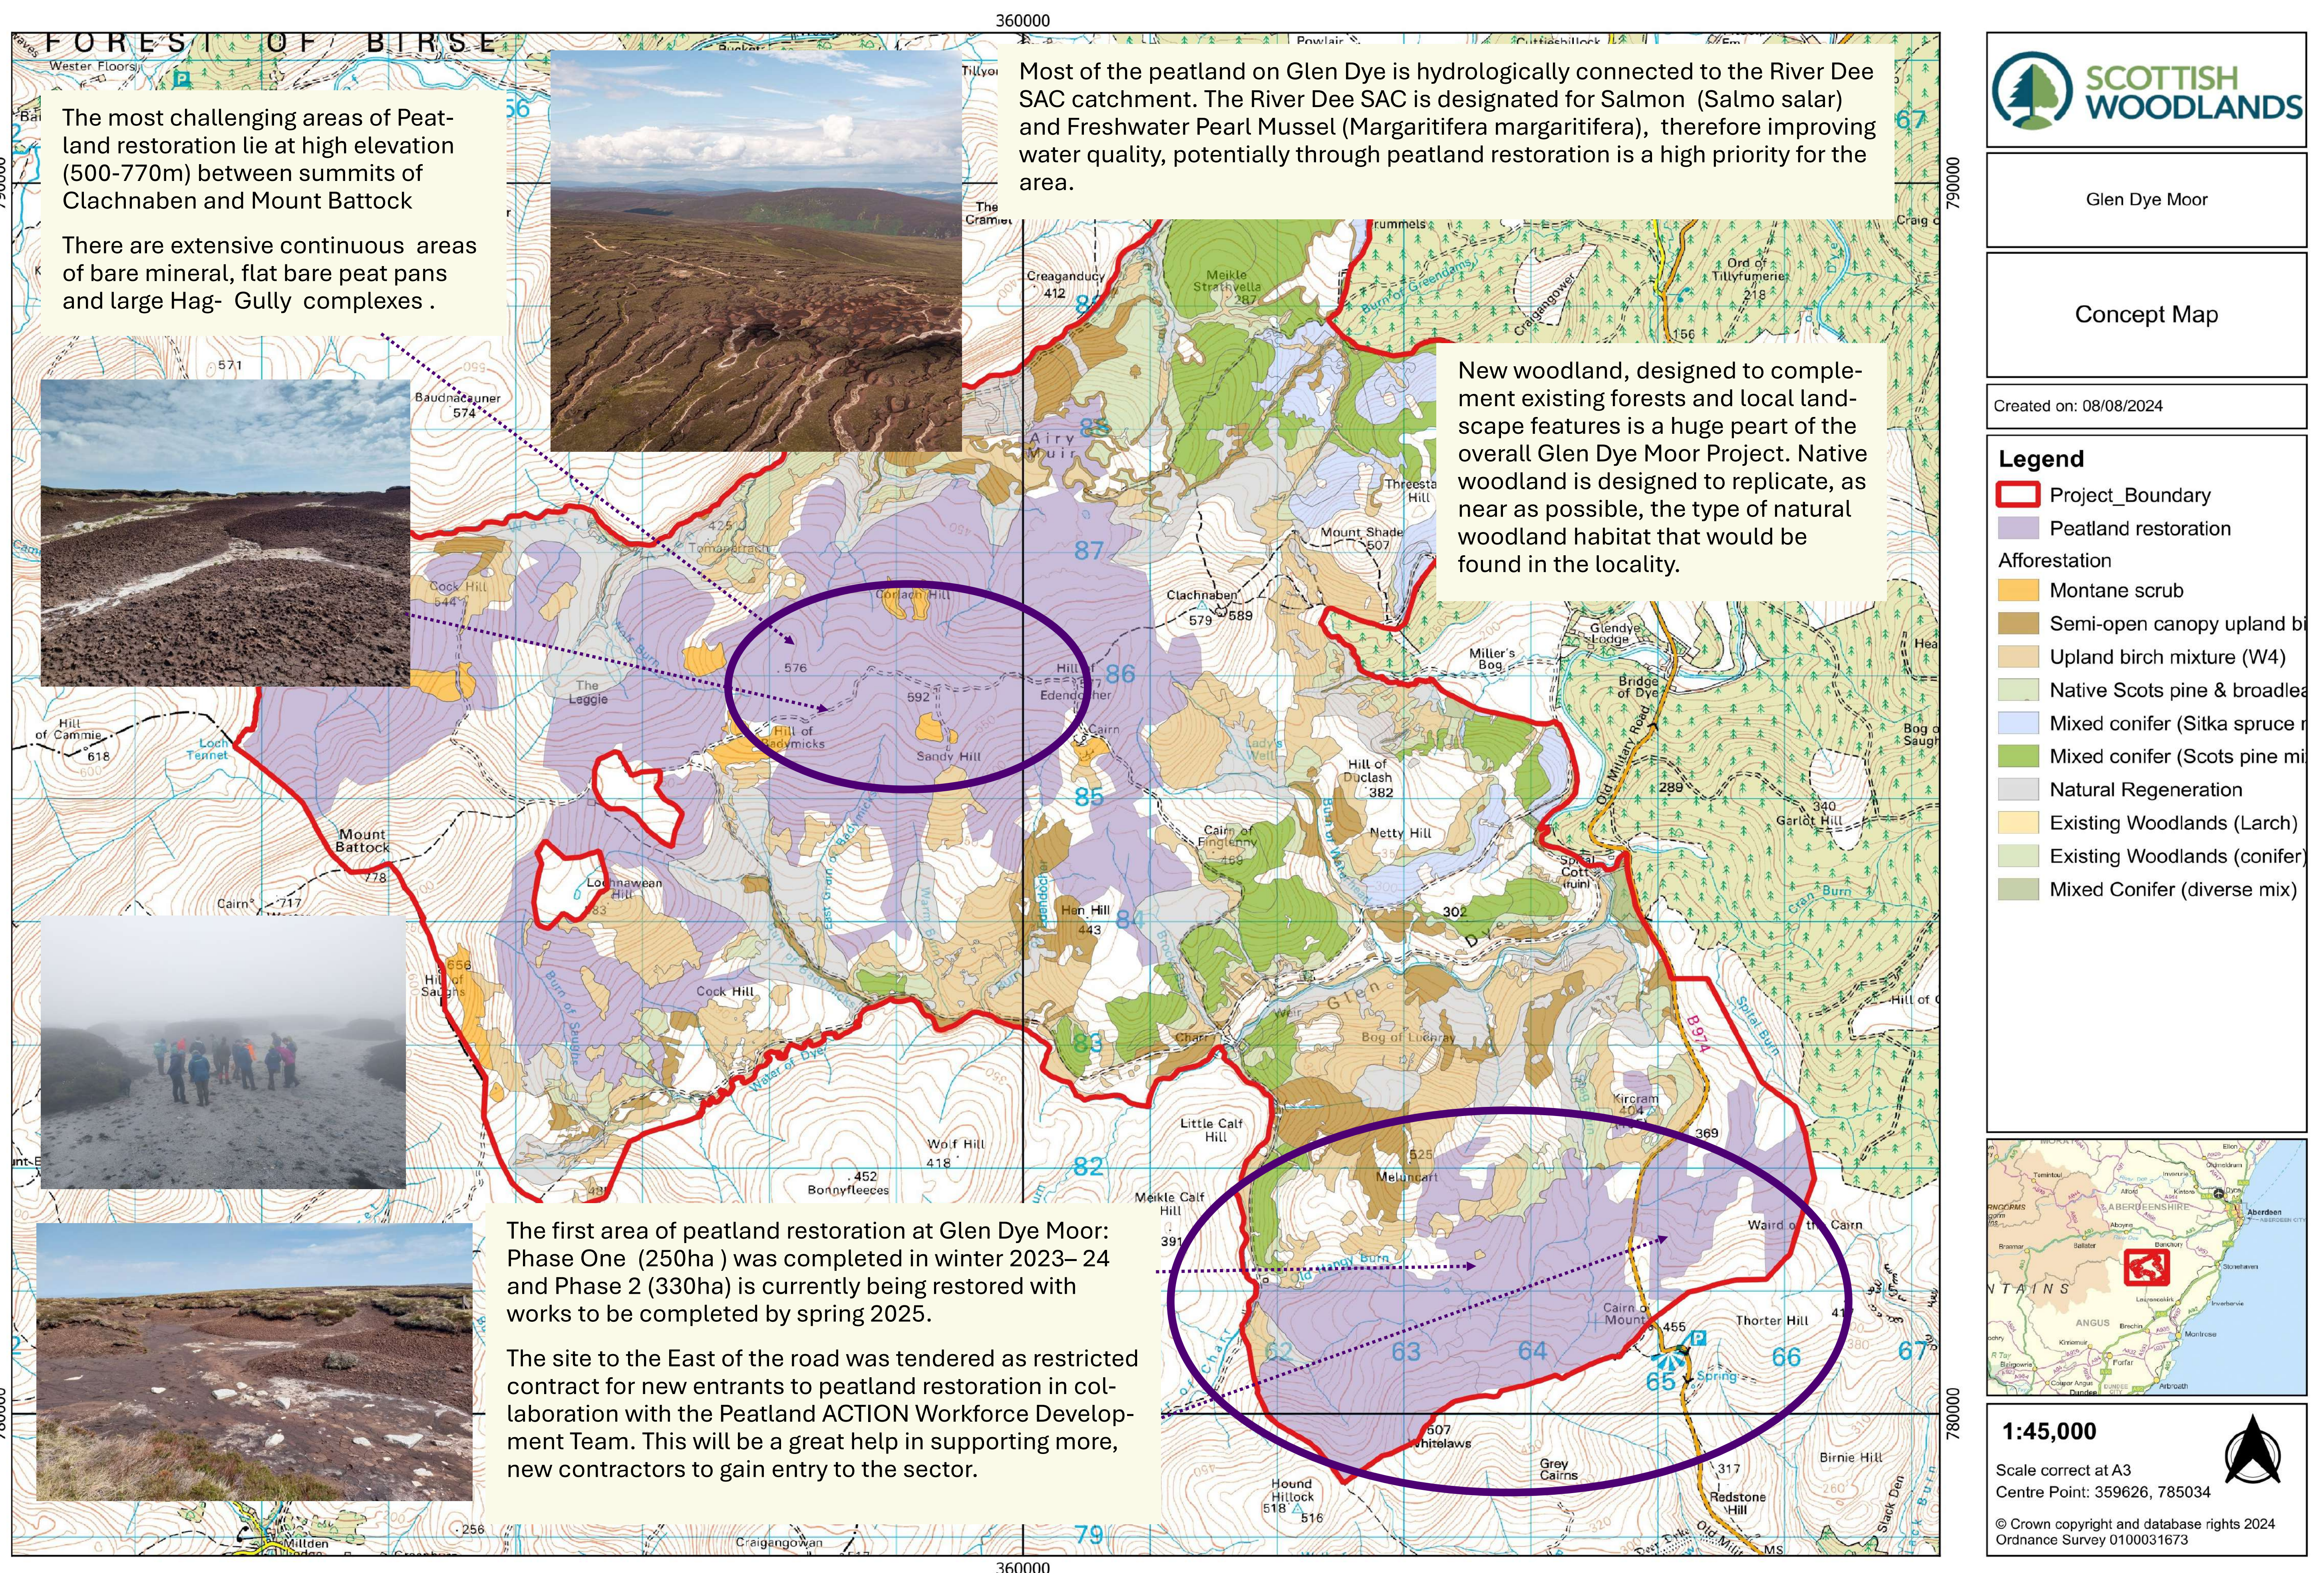

# Glen Dye Moor: Landscape Scale Restoration

Glen Dye Moor is an ambitious landscape scale restoration project aiming to restore peatlands, establish new mixed woodlands and provide multiple benefits to communities across a **6,356ha estate** on the eastern edge of the Grampian range in Aberdeenshire.

Over the project lifespan we aim to restore over **1,800ha** of degraded peatland. Currently we have **>500ha restored/ under active restoration** in the Southern part of the estate but the next phases of the project will need to tackle some of the most severe areas of erosion in Scotland.